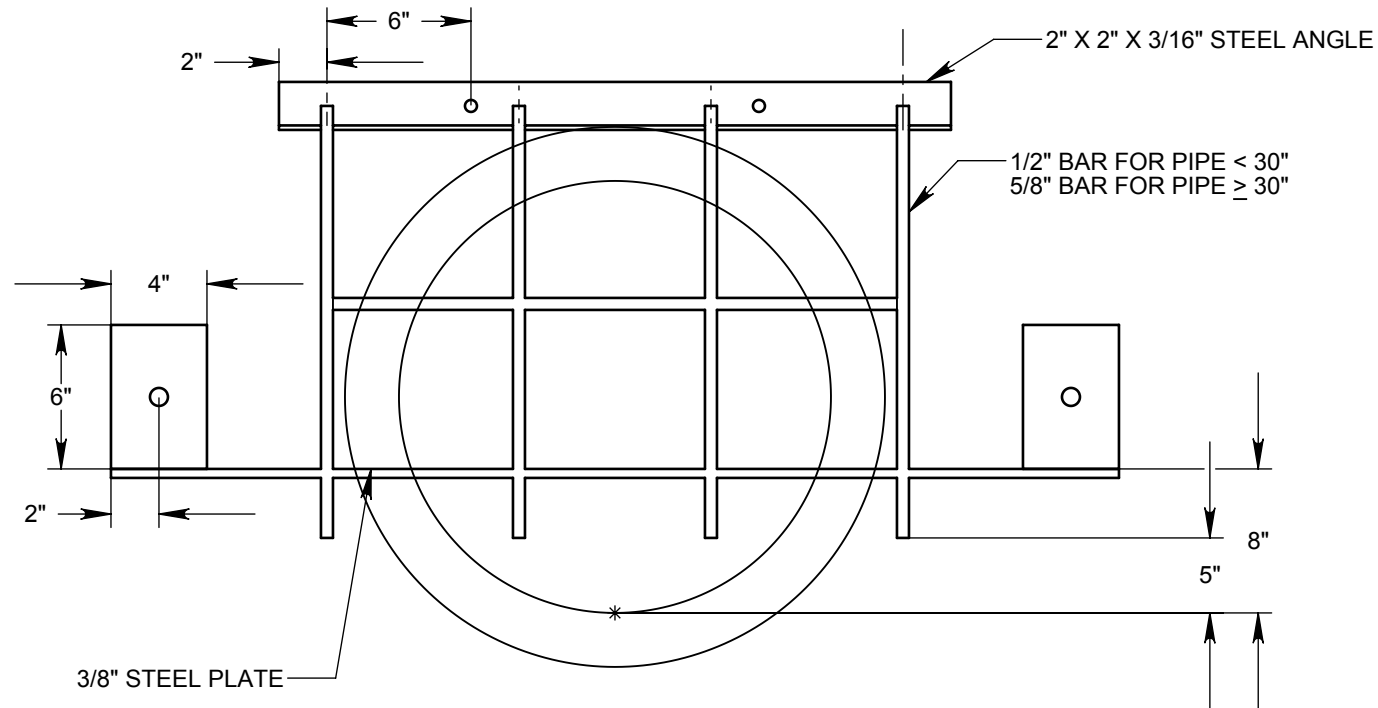

EPG

ENVIRO GUARD AT PIPE ENDS - MANATEE GRATE

SIDE VIEW

FABRICATED TO MEET FL DOT INDEX 280 STANDARDS

ENVIRONMENTAL COMPOSITES, INC.
4250 LAKE INDUSTRIAL BLVD.
TAVARES, FLORIDA 32778

ECI

PHONE: (352) 343-3449
FAX: (352) 343-5577

www.environmentalcomposites.com

ENVIRO PIPE AT GUARD ENDS "MANATEE GRATE"