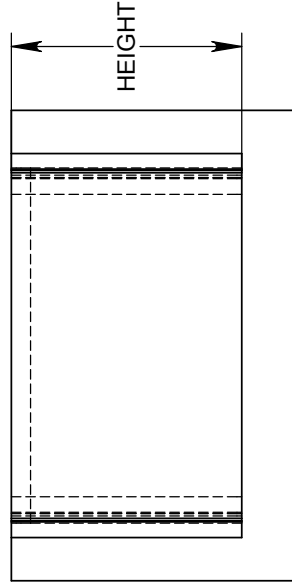

**ENVIRO-CFM
CHANNEL FACE MOUNT**

DESCRIPTION:

CFM + STANDOFF X WIDTH X STANDOFF X BLADE HEIGHT
 EXAMPLE: CFM 12" X 49" X 12" X 24" HIGH

MATERIAL:

ENVIRO GLASKIMER STRUCTURAL FRP AS
 SUPPLIED BY ENVIRONMENTAL COMPOSITES INC.
 TAVARES, FL 32778. PHONE- 352-343-3449

3/16" OR 1/4" THK BASED ON ENGINEERS
 PERFORMANCE REQUIREMENTS. FOR MORE
 INFORMATION SEE MATERIAL SPEC SHEET.

COLOR:
 DISAPPEARING GREEN

INSTALLATION HARDWARE:

ENVIRO THEFT RESISTANT SS SPIKES 3/16" X 2"