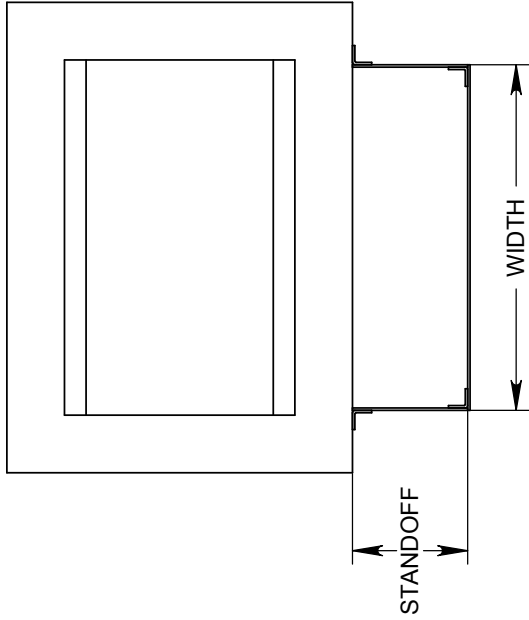

**ENVIRO-CFM
CHANNEL FACE MOUNT**

DESCRIPTION:

CFM + STANDOFF X WIDTH X STANDOFF X BLADE HEIGHT
 EXAMPLE: CFM 12" X 49" X 12" X 24" HIGH

MATERIAL:

ENVIRO GLASKIMER STRUCTURAL FRP AS
 SUPPLIED BY ENVIRONMENTAL COMPOSITES INC.
 TAVARES, FL 32778. PHONE- 352-343-3449

3/16" OR 1/4" THK BASED ON ENGINEERS
 PERFORMANCE REQUIREMENTS. FOR MORE
 INFORMATION SEE MATERIAL SPEC SHEET.

COLOR:
 DISAPPEARING GREEN

INSTALLATION HARDWARE:

ENVIRO THEFT RESISTANT SS SPIKES 3/16" X 2"